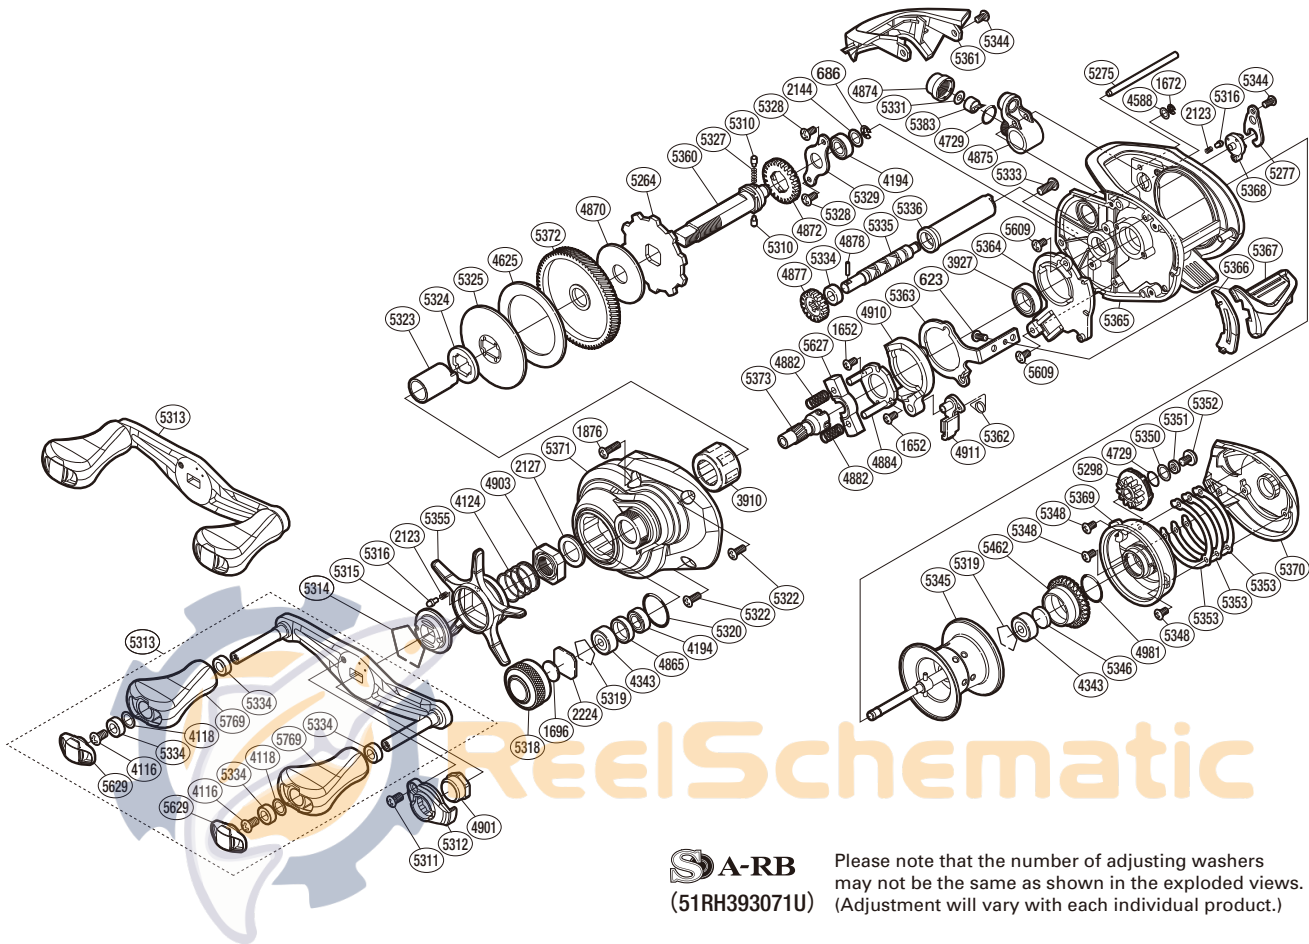

# SHIMANO

CURADO S A-RB

CU-71XG

S A-RB  
(51RH393071U)

Please note that the number of adjusting washers may not be the same as shown in the exploded views. (Adjustment will vary with each individual product.)